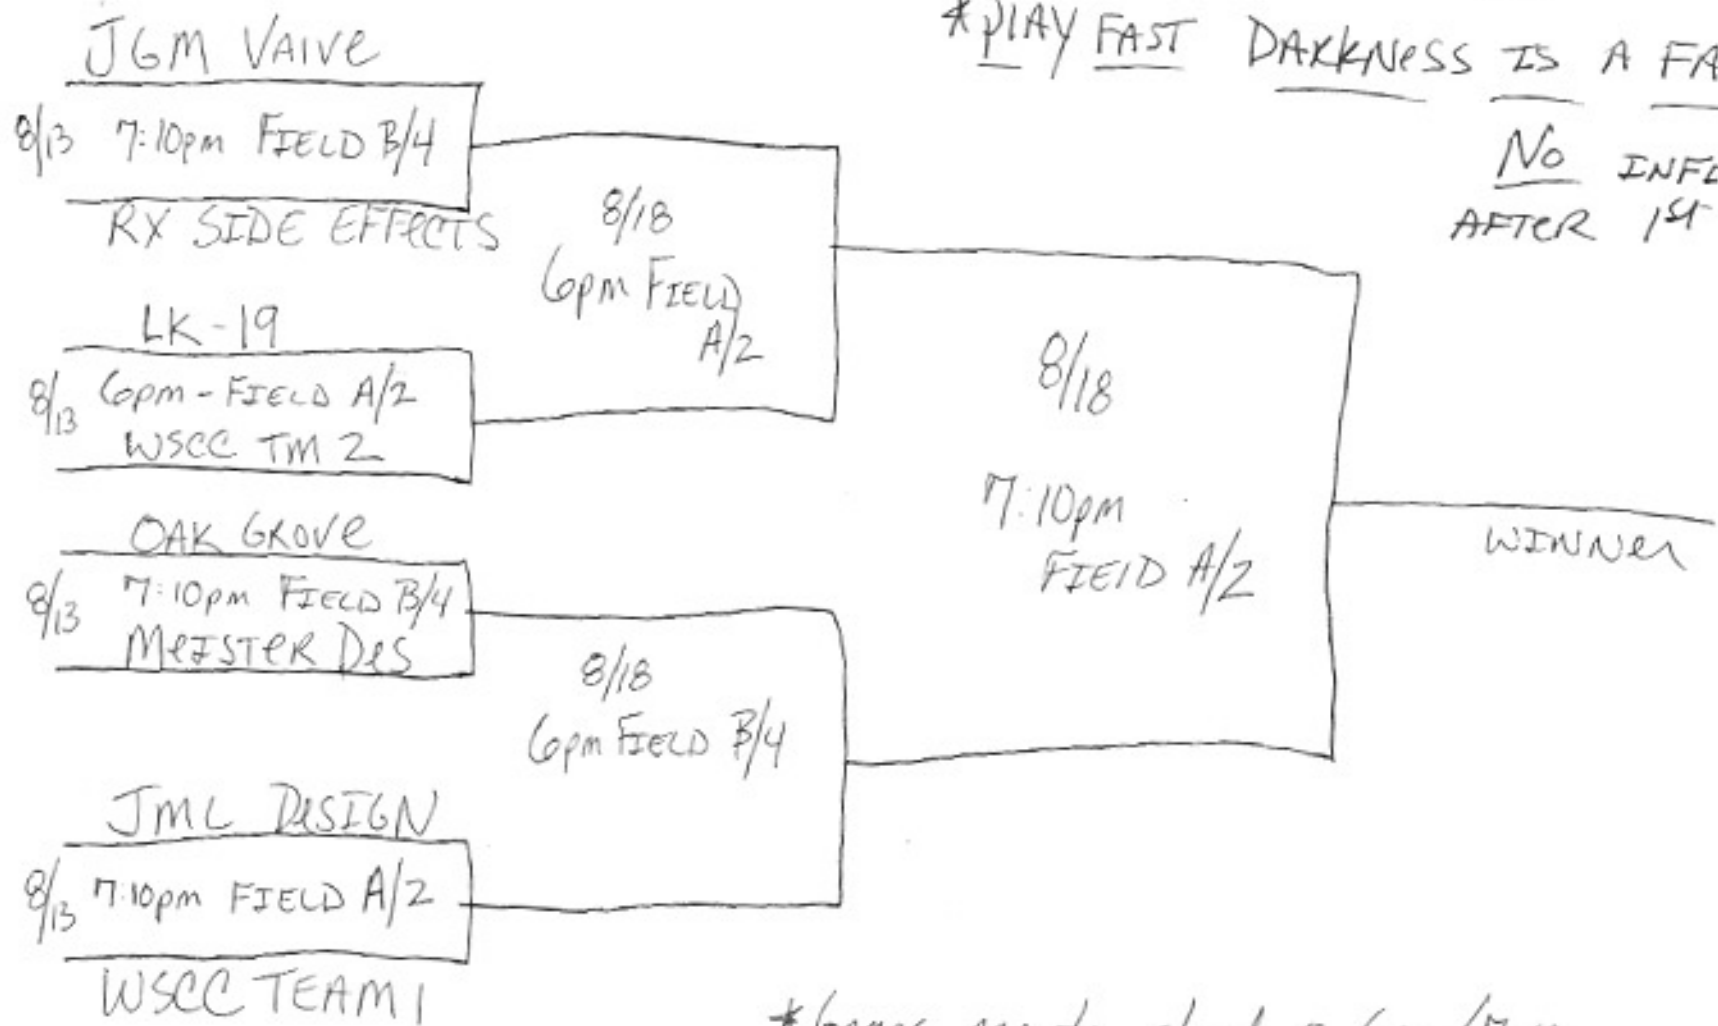

CO-ED SINGLE ELIMINATION TOURNAMENT

* PLAY FAST DARKNESS IS A FACTOR

NO INFIELD PRACTICE
AFTER 1ST INNING

- * Games are to start @ 6pm/7:10
- * NO INNING WILL start after 1 hr 10min unless tried.
- * IF RAIN outs occur - DATE GET pushed back